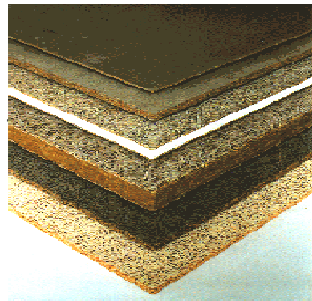

EltoNews is a periodical newsletter issued by Eltomation BV, Holland and is provided to its clients, suppliers and other interested parties in the field of the production and applications of wood-cement products.

No. 1, 2008

EltoNews